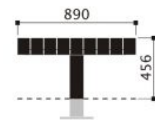

Plane double seat

l=variabel/variable

Product Description

The Plane double seat bench offers seats on both sides. Ideal in an environment where many people want to rest and relax but where it is not possible to place many benches. Then this double seat with its robust look is the perfect solution.

Additional information

Excluding	Concrete bases
Material bench	FSC 100% hardwood 90mm x 120mm untreated, durability class 1
Material frame	Steel tube 100mm x 100mm x 3mm, galvanized and two-layer powdercoated 120 µ in RAL color of choice
Dimension	Length = 2600mm, width = 890mm, height from groundlevel 456mm