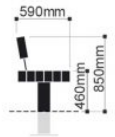

Plane II comfort duo

Product Description

Not all public places are suited for a double seat bench, but can require plenty of seats. The Plane II comfort duo might offer a solution. This bench has the advantage of many seats but all on the same side. The benches look like two individual elements but the position of the backrests ensures that the two benches form one unit.