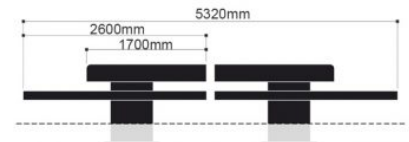

Plane II comfort duo

Product Description

Not all public places are suited for a double seat bench, but can require plenty of seats. The Plane II comfort duo might offer a solution. This bench has the advantage of many seats but all on the same side. The benches look like two individual elements but the position of the backrests ensures that the two benches form one unit.