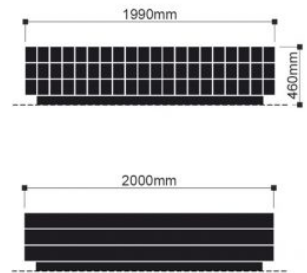

Plane Solid Square bench

Product Description

A special element in the Plane Solid series. This square bench is an asset for the public area where many people come to relax and to enjoy what is happening around them. The pouf is inviting and adds cosiness to the public area.

Additional information

Excluding	Concrete bases
Optional	* confirmation at ground level
Dimension	Length = 2000 mm, width = 1990 mm, height = 460 mm
Material bench	Seat: FSC 100% hardwood untreated, durability class 1
Material frame	steel 4 mm, hot-dip galvanized and plinth dual-layer powder coated 120 µ in RAL color of choice