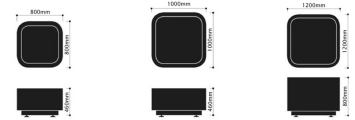

Solid

Product Description

Additional information

**Materiaal buitenkant
plantenbak**

Dimension

Material bin liner